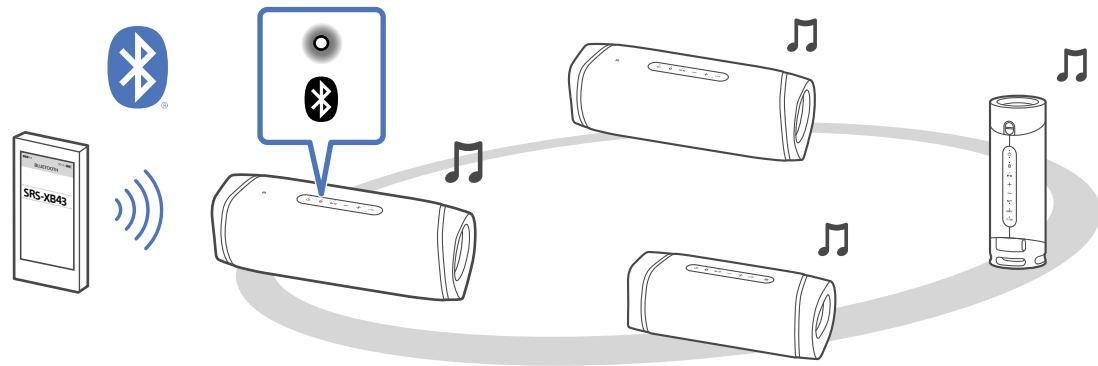

# 3

ON

OFF

Android

Android / iPhone

<https://www.sony.net/smcapp/>

[https://rd1.sony.net/help/speaker/srs-xb43/h\\_zz/](https://rd1.sony.net/help/speaker/srs-xb43/h_zz/)