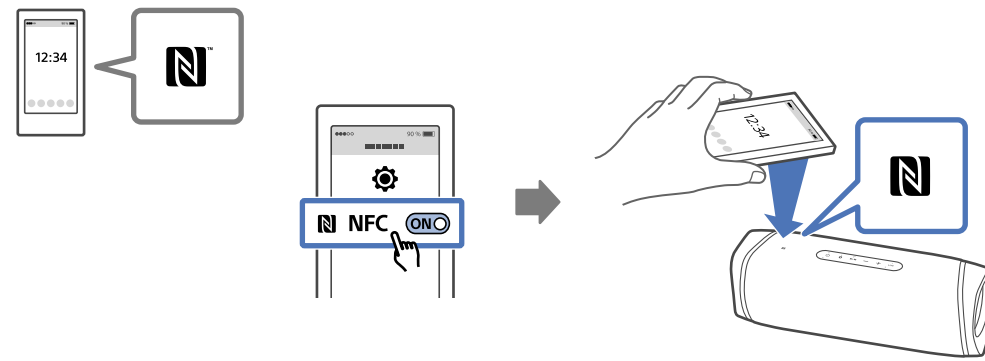

# 3

ON

OFF

Android

Android / iPhone

<https://www.sony.net/smcapp/>

[https://rd1.sony.net/help/speaker/srs-xb43/h\\_zz/](https://rd1.sony.net/help/speaker/srs-xb43/h_zz/)