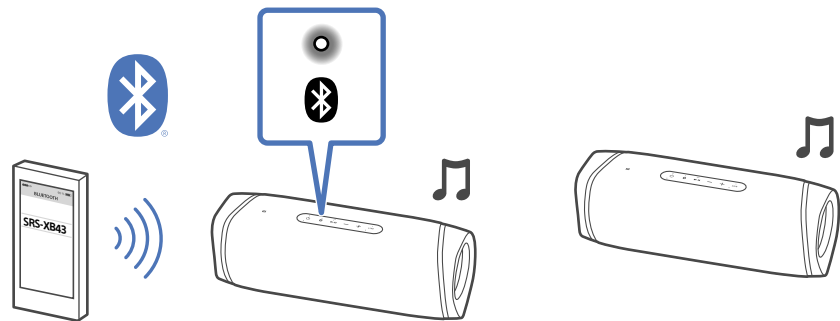

# 3

ON

OFF

Android

Android / iPhone

<https://www.sony.net/smcapp/>

[https://rd1.sony.net/help/speaker/srs-xb43/h\\_zz/](https://rd1.sony.net/help/speaker/srs-xb43/h_zz/)